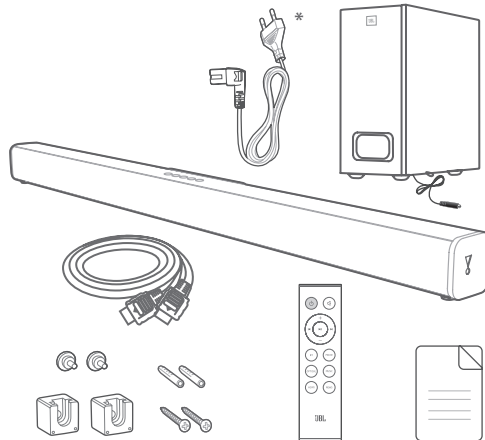

1. **EN** * Power cord quantity and plug type vary by regions.
2. **KO** * 전원 코드 수량 및 플러그 유형은 지역별로 다릅니다.
3. **CN** * 电源线的数量和插头类型依地区而不同。
4. **TW** * 電源線數量和插頭類型視地區而異。
5. **ID** * Jumlah kabel daya serta tipe steker berbeda-beda tergantung wilayah.